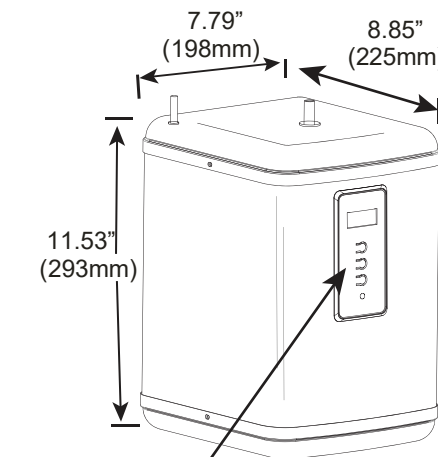

### MODEL# RH-300-SSD

CONSISTENT PERFORMANCE: 1300 WATT HEATING allows fast recovery time. A large 2.5 quarts (2.4L) reservoir delivers a generous 60+ cups per hour capacity.

FINGERTIP ADJUSTMENT: 208°F (98°C) hot water at your fingertips adjusts from 122°F (50°C) to 208°F (98°C). Adjusts in 1 degree increments. Great for cooking, instant coffee, tea or use in a wet bar.