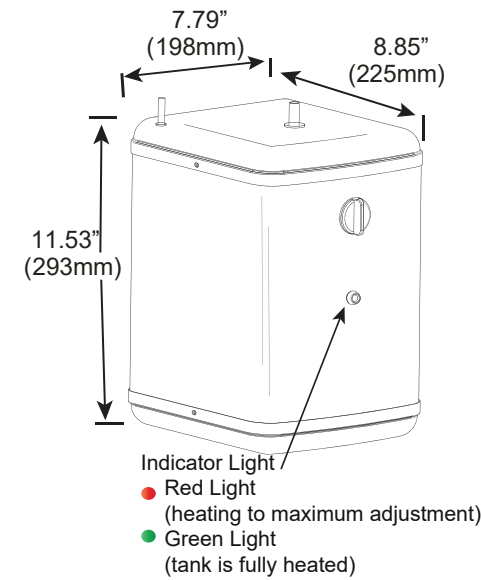

Instant Hot Water Dispensers

- Perfect for making coffee, tea, soup, hot chocolate... Instantly! 190°F - 208°F water, always immediately available.
- Ready H₂ot helps loosen stubborn jar lids.
- Effortlessly make pasta al dente.
- Boil achieved in microwave within seconds.

SPECIFICATIONS

MODEL# RH-100

CONSISTENT PERFORMANCE: 780 WATT HEATING allows fast recovery time. A large 2.5 quarts (2.4L) reservoir delivers a generous 40+ cups per hour capacity.

FINGERTIP ADJUSTMENT: 190°F (88°C) hot water at your fingertips adjusts from 140°F (60°C) to 190°F (88°C). Great for cooking, instant coffee, tea or use in a wet bar.

WARRANTY: 1 Year - Canada and USA

MODEL# RH-200-SS

CONSISTENT PERFORMANCE: 1300 WATT HEATING allows fast recovery time. A large 2.5 quarts (2.4L) reservoir delivers a generous 60+ cups per hour capacity.

FINGERTIP ADJUSTMENT: 200°F (93°C) hot water at your fingertips adjusts from 140°F (60°C) to 200°F (93°C). Great for cooking, instant coffee, tea or use in a wet bar.

WARRANTY: 3 Years - Canada and USA

190°F (88°C)

MODEL# RH-100

200°F (93°C)

MODEL# RH-200-SS

208°F (98°C)

MODEL# RH-300-SSD

MODEL# RH-300-SSD

CONSISTENT PERFORMANCE: 1300 WATT HEATING allows fast recovery time. A large 2.5 quarts (2.4L) reservoir delivers a generous 60+ cups per hour capacity.

FINGERTIP ADJUSTMENT: 208°F (98°C) hot water at your fingertips adjusts from 122°F (50°C) to 208°F (98°C). Adjusts in 1 degree increments. Great for cooking, instant coffee, tea or use in a wet bar.

WARRANTY: 3 Years - Canada and USA

- STAINLESS STEEL HEATER ELEMENT
- STAINLESS STEEL INLET, AND OUTLET TUBES
- COMPATIBLE WITH RO SYSTEM

- STAINLESS STEEL HOUSING & TANK
- STAINLESS STEEL HEATER ELEMENT
- STAINLESS STEEL INLET, AND OUTLET TUBES
- COMPATIBLE WITH RO SYSTEM