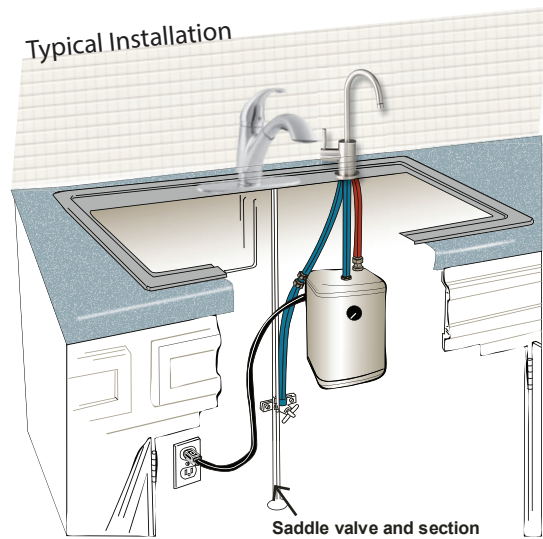

All Models Feature:

Faucet Options:

INSTALLATION:

Easy to install quick-connect fittings and convenient connections reduce probability of kinked or twisted water lines.

RELIABLE PERFORMANCE:

Due to the high temperature of the water, the tank is not under pressure. Our self-contained expansion chamber reduces dripping.

AUTOMATED HEATER PROTECTION:

Self re-setting thermal fuse protects the product in the event of a dry start up.

ENERGY EFFICIENT:

Uses less electricity than a 40 watt light bulb. Comes with installed power cord.

Typical Installation

Saddle valve and section of 1/4" copper tubing are not included.

- ADJUSTABLE TEMPERATURE
- UP TO 60 CUPS AN HOUR
- LONG LIFE STAINLESS STEEL TANK

*Ready When You Are.*

*Ideal for home, office, restaurants, tea shops, cafeterias, and wherever you can use a constant, fast, hot, source of water.*