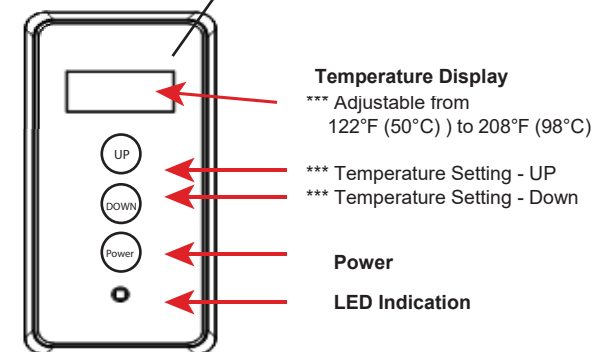

MODEL# RH-300-SSD

CONSISTENT PERFORMANCE: 1300 WATT HEATING allows fast recovery time. A large 2.5 quarts (2.4L) reservoir delivers a generous 60+ cups per hour capacity.

FINGERTIP ADJUSTMENT: 208°F (98°C) hot water at your fingertips adjusts from 122°F (50°C) to 208°F (98°C). Adjusts in 1 degree increments. Great for cooking, instant coffee, tea or use in a wet bar.

WARRANTY: 3 Years - Canada and USA